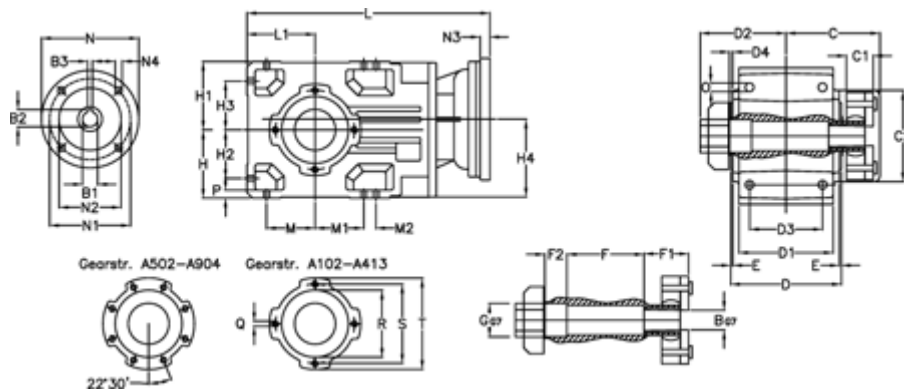

Article number: 29600201206120

Description: Bevel helical gearbox  
A202QF25-12-P63B5

## Measures

B = 25	D1 = 110	F2 = 36	L = 306.0	N3 = -
B1 = 11	D2 = 60	G = 32	L1 = 80	N4 = M8x19
B2 = 12.8	D3 = 90	GA = 14,5 NM	M = 60.0	O = 9.5
B3 = 4	d4 = 4.5	H = 80	M1 = 60.0	P = 9
C = 89.5	Description = A202QF-xx-P63 B5	H1 = 80	M2 = -	Q = M8x15
C1 = 23	E = 3.0	H2 = 60.0	N = 140	R = 95
C2 = 72.0	F = 77.5	H3 = 60.0	N1 = 115	S = 115
D = 136	F1 = 36.0	H4 = 93.0	N2 = 95	T = 140